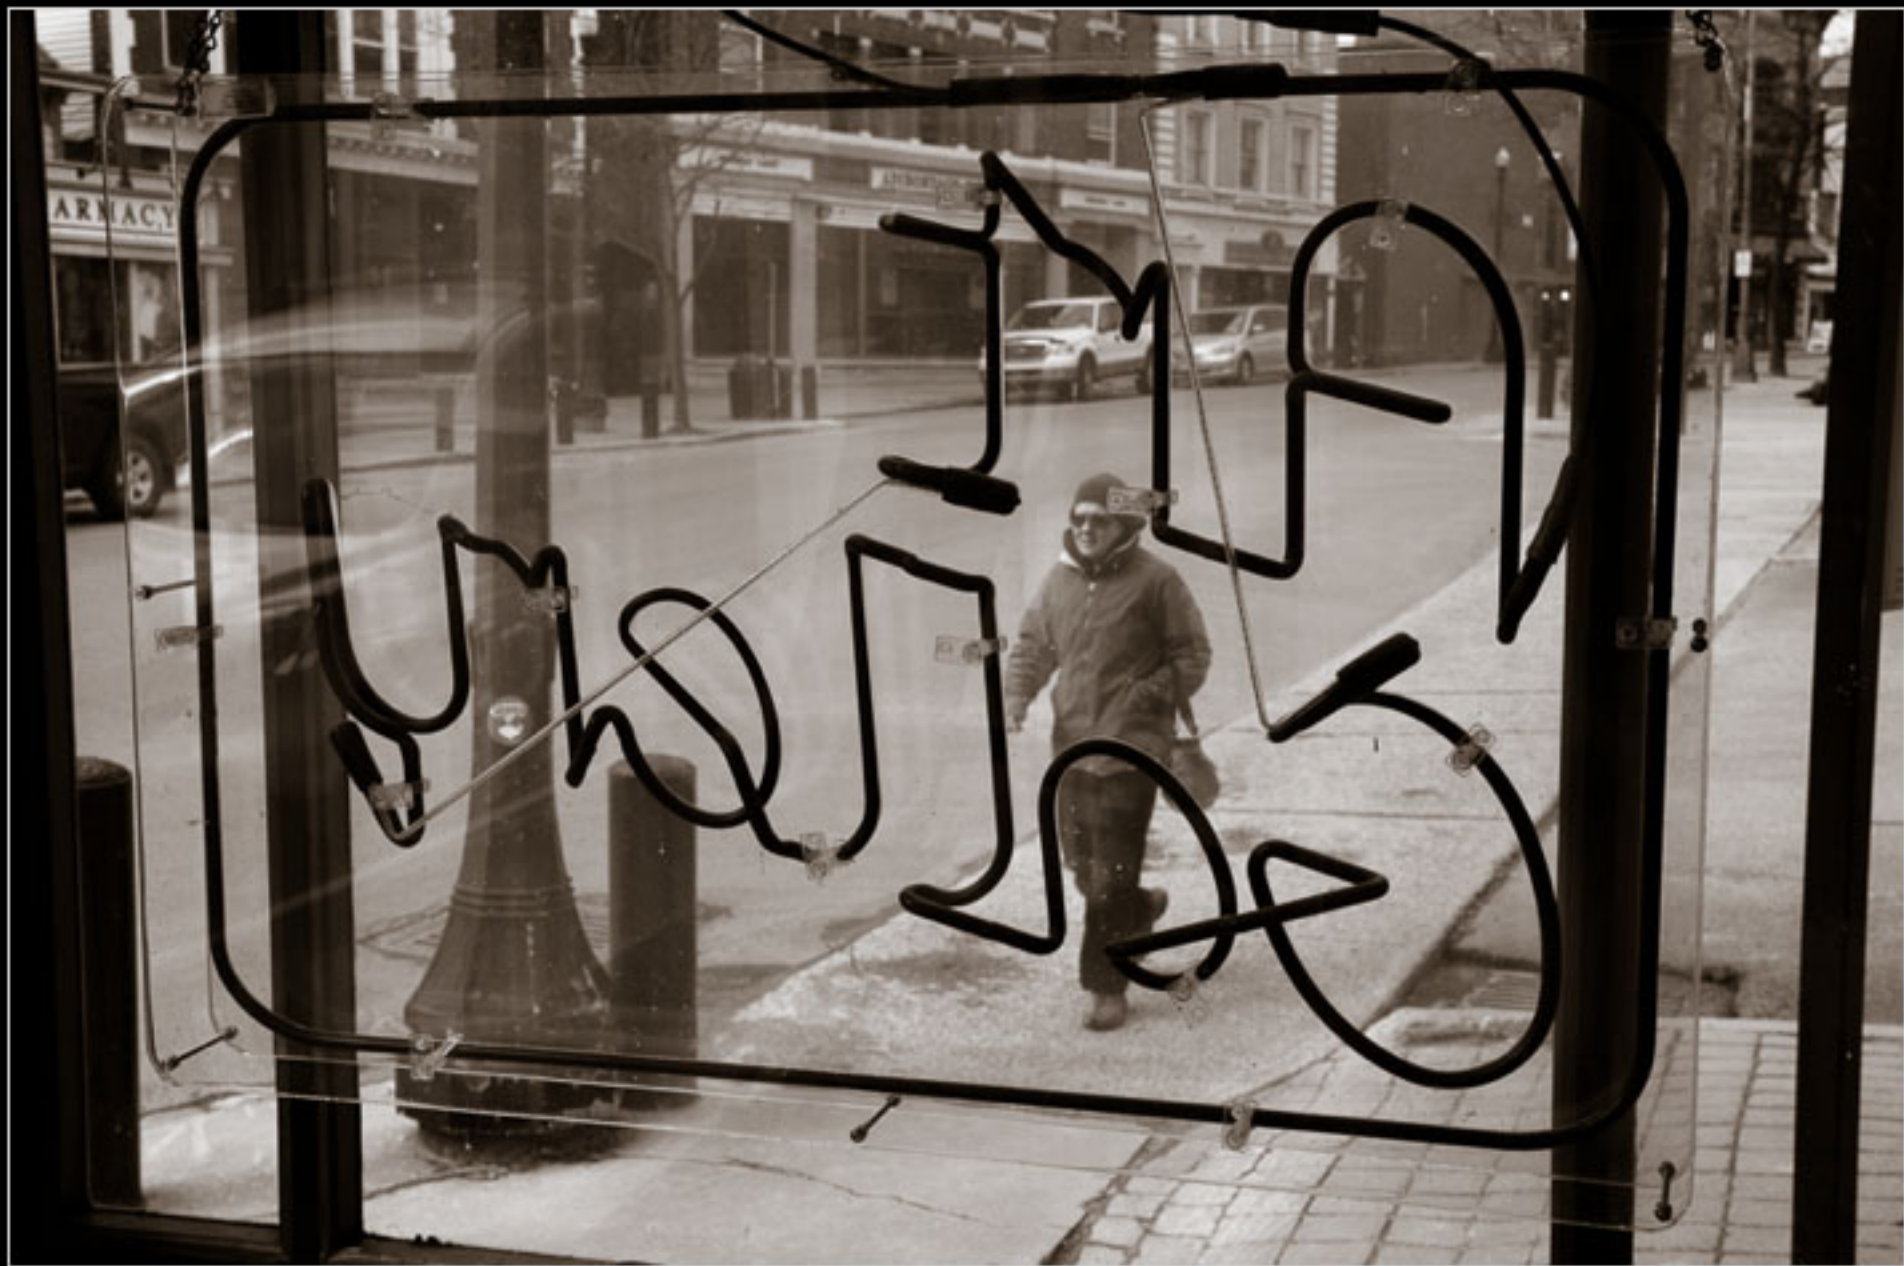

*Just for EINI*

After the Fall

Contrasts

Wooden Rorschach

Feet x Five

Pig Pot

Country Still Life

Inside Out

Waiting for Ascent

Tracking

Frayed

Fire Glow

Reticulated Sky

Root in the Rocks

Falling off a Log

Fireplace Face